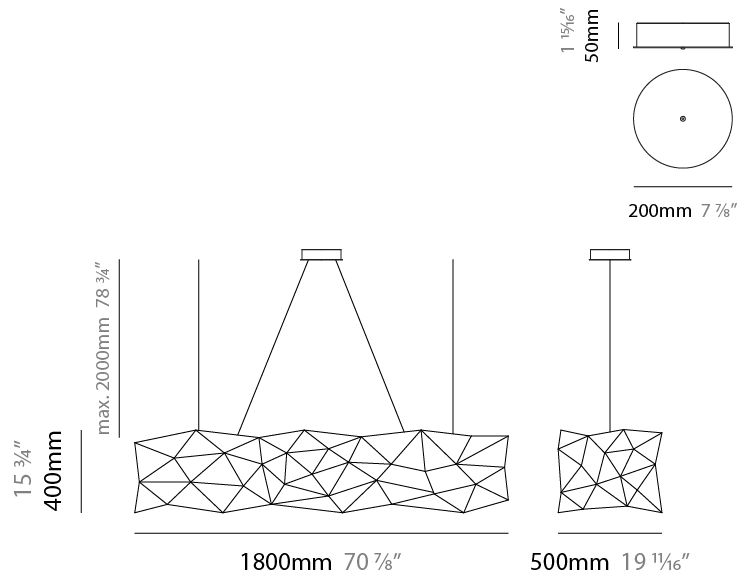

GENERAL

Series: Universe Abstract
Brand: Quasar
Division: Design
Mounting Type: Suspension
Mounting Location: Ceiling
Subcategory: Ambient

PHYSICAL

Shape: Abstract
Length (mm): 1800
Length (in): 70 ⁷/₈
Width (mm): 500
Width (in): 19 ¹¹/₁₆
Height (mm): 400
Height (in): 15 ³/₄
Max. Overall Height (mm): 2400
Max. Overall Height (in): 92 ¹/₂
Light Distribution: Omnidirectional
Weight (kg): 4.5
Weight (lbs): 9.9
[Fixture Finish: NIC / BRA / BBR](#)
Fixture Material: Metal
Upon Request: Custom Sizes

ELECTRICAL

Number of Lamps: 60
Lamp Type: LED Retrofit
Input Wattage (W): 21.78
Bulb Included: Bulb Included
Max. Wattage Per Lamp (W): 0.33
Lamp Base: E10
[Dimming: Non-Dimming / Phase Dimming (120vac Only)](#)
Driver Included: Yes
Driver Location: Integrated
Driver Type: Constant Voltage - 120/277Vac
Driver Class: Class 2
Input Voltage (V): 120 - 277
Output Voltage (V): 12
Lamp Voltage (V): 12
Upon Request: (Not included - see components) Integral: 0-10Vdc dimming

LED

[Color Temperature (°K): 2600 / 3000 / 3500](#)
Max. Delivered Lumen (lm): 1380 (2600K)
CRI: >90 CRI
Lamp Life (hrs): 50000

OPTICAL

RATINGS AND CERTIFICATIONS

Certified By: Certified for North American Standards
IP rating: IP20